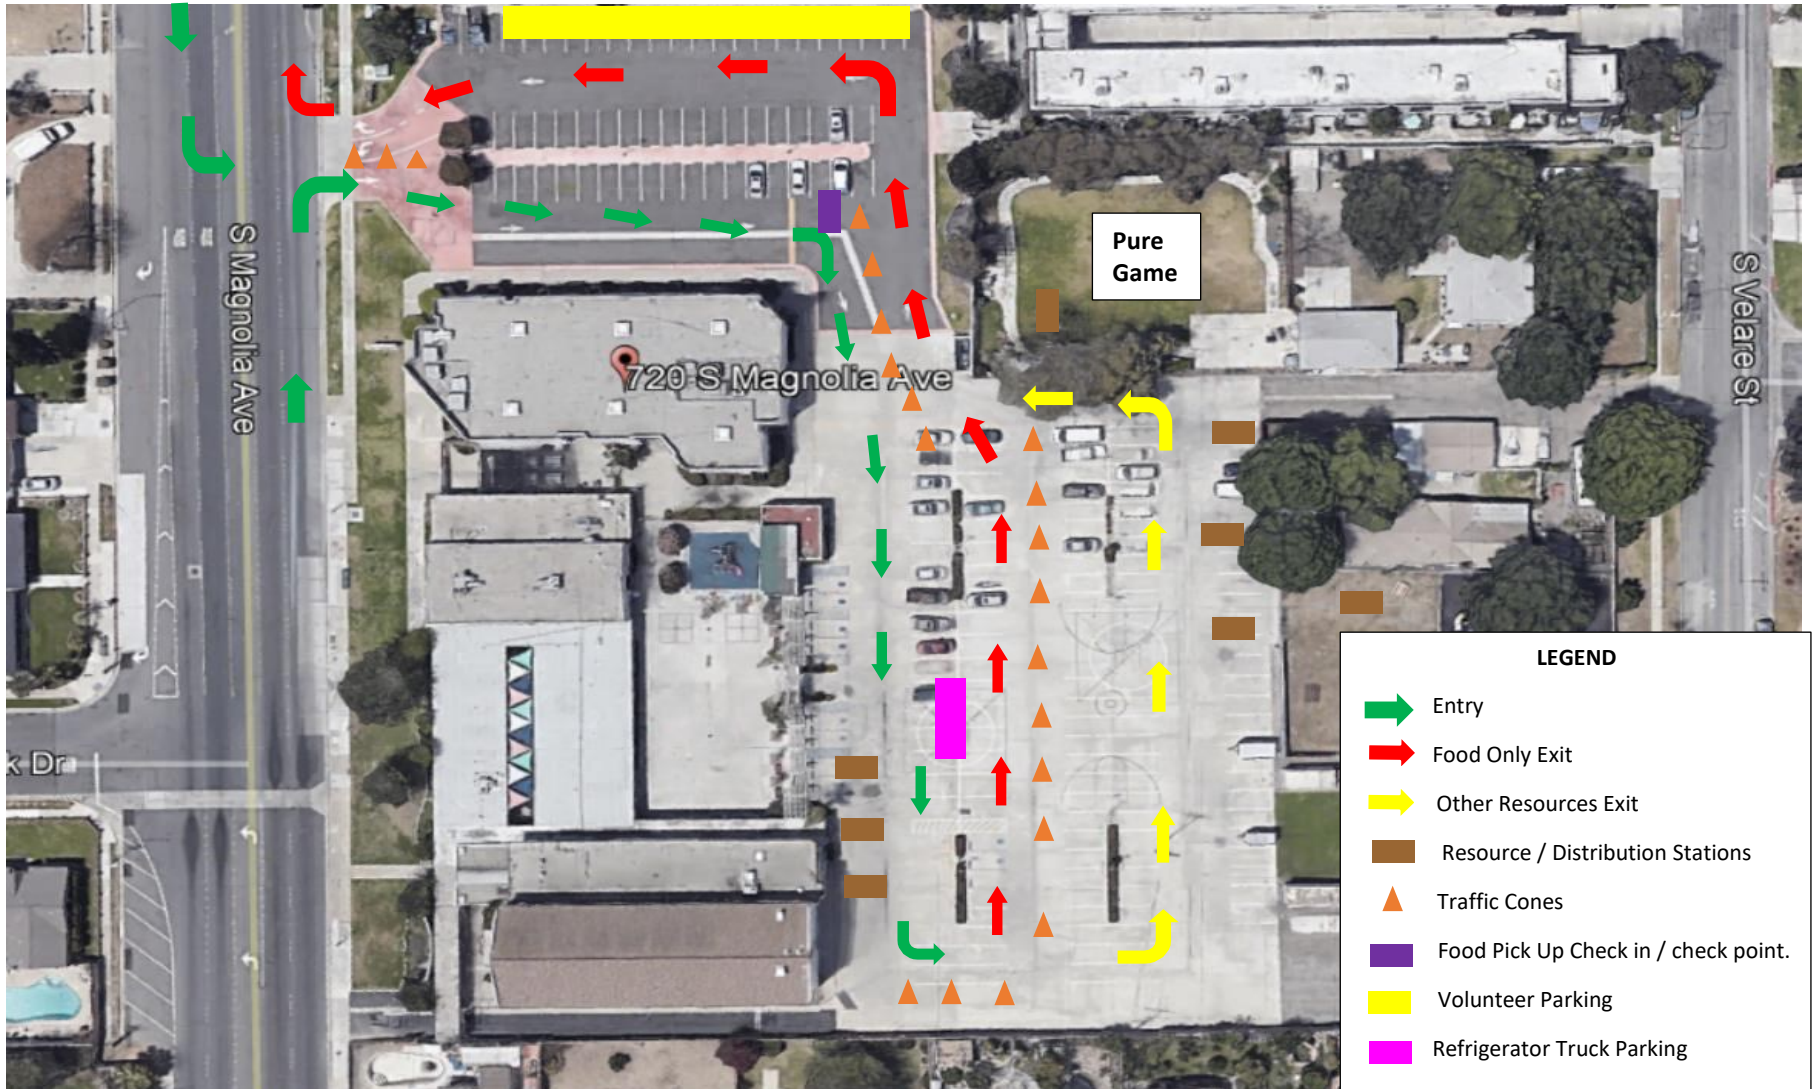

**MBC / Love Anaheim Food Pantry – Thursdays at MAGNOLIA BAPTIST CHURCH,  
720 S MAGNOLIA AVE, ANAHEIM, CA 92804**

Enter from Magnolia Ave into north church parking lot. Cars will use western most portion of parking lot for food pick up, exiting with red arrows for food only and using yellow arrows for engagement of additional resources. Exit will be northbound on Magnolia Ave.